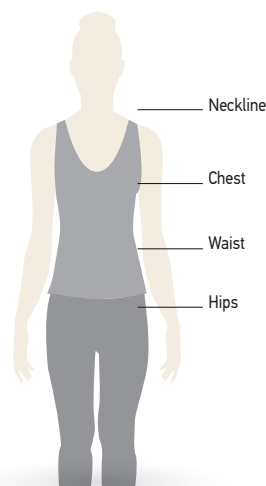

Men size chart - TROUSERS

WAIST cm	64	68	72	76	80	84	88	92	96	100	104	108	112	116	120	124	128	132
HIPS cm	85	88	90	95	98	101	104	107	110	113	116	119	122	125	128	131	134	137
BRAGARD size	32	34	36	38	40	42	44	46	48	50	52	54	56	58	60	62	64	66
Alpha size	XS		S		M		L		XL		XXL		3XL		4XL		5XL	
US SIZE	24	26	28	30	31	32	34	36	38	40	41	42	44	46	48	50	52	54
UK SIZE	24	26	28	30	31	33	34	36	38	40	41	42	43	44	46	48	49	50

Ladies size chart

CHEST cm	79-82	83-86	87-90	91-94	95-98	99-102	103-106	107-112	113-118	119-124	125-130	131-136	137-142	143-148
WAIST cm	58-61	62-65	66-69	70-73	74-77	78-81	82-85	86-89	90-95	96-101	102-107	108-113	114-119	120-125
HIPS cm	85-88	89-92	93-96	97-100	101-104	105-108	109-112	113-118	119-124	125-130	131-136	137-142	143-148	149-154
BRAGARD size	34	36	38	40	42	44	46	48	50	52	54	56	58	60
Alpha size	XS		S		M		L		XL		XXL		3XL	
US SIZE	2	4	6	8	10	12	14	16	18	20	22	24	26	28
UK SIZE	6	8	10	12	14	16	18	20	22	24	26	28	30	32