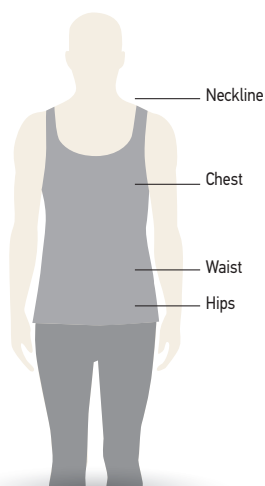

Men size chart - TROUSERS

WAIST cm	64	68	72	76	80	84	88	92	96	100	104	108	112	116	120	124	128	132
HIPS cm	85	88	90	95	98	101	104	107	110	113	116	119	122	125	128	131	134	137
BRAGARD size	32	34	36	38	40	42	44	46	48	50	52	54	56	58	60	62	64	66
Alpha size	XS		S		M		L		XL		XXL		3XL		4XL		5XL	
US SIZE	24	26	28	30	31	32	34	36	38	40	41	42	44	46	48	50	52	54
UK SIZE	24	26	28	30	31	33	34	36	38	40	41	42	43	44	46	48	49	50

Ladies size chart

CHEST cm	79-82	83-86	87-90	91-94	95-98	99-102	103-106	107-112	113-118	119-124	125-130	131-136	137-142	143-148
WAIST cm	58-61	62-65	66-69	70-73	74-77	78-81	82-85	86-89	90-95	96-101	102-107	108-113	114-119	120-125
HIPS cm	85-88	89-92	93-96	97-100	101-104	105-108	109-112	113-118	119-124	125-130	131-136	137-142	143-148	149-154
BRAGARD size	34	36	38	40	42	44	46	48	50	52	54	56	58	60
Alpha size	XS		S		M		L		XL		XXL		3XL	
US SIZE	2	4	6	8	10	12	14	16	18	20	22	24	26	28
UK SIZE	6	8	10	12	14	16	18	20	22	24	26	28	30	32