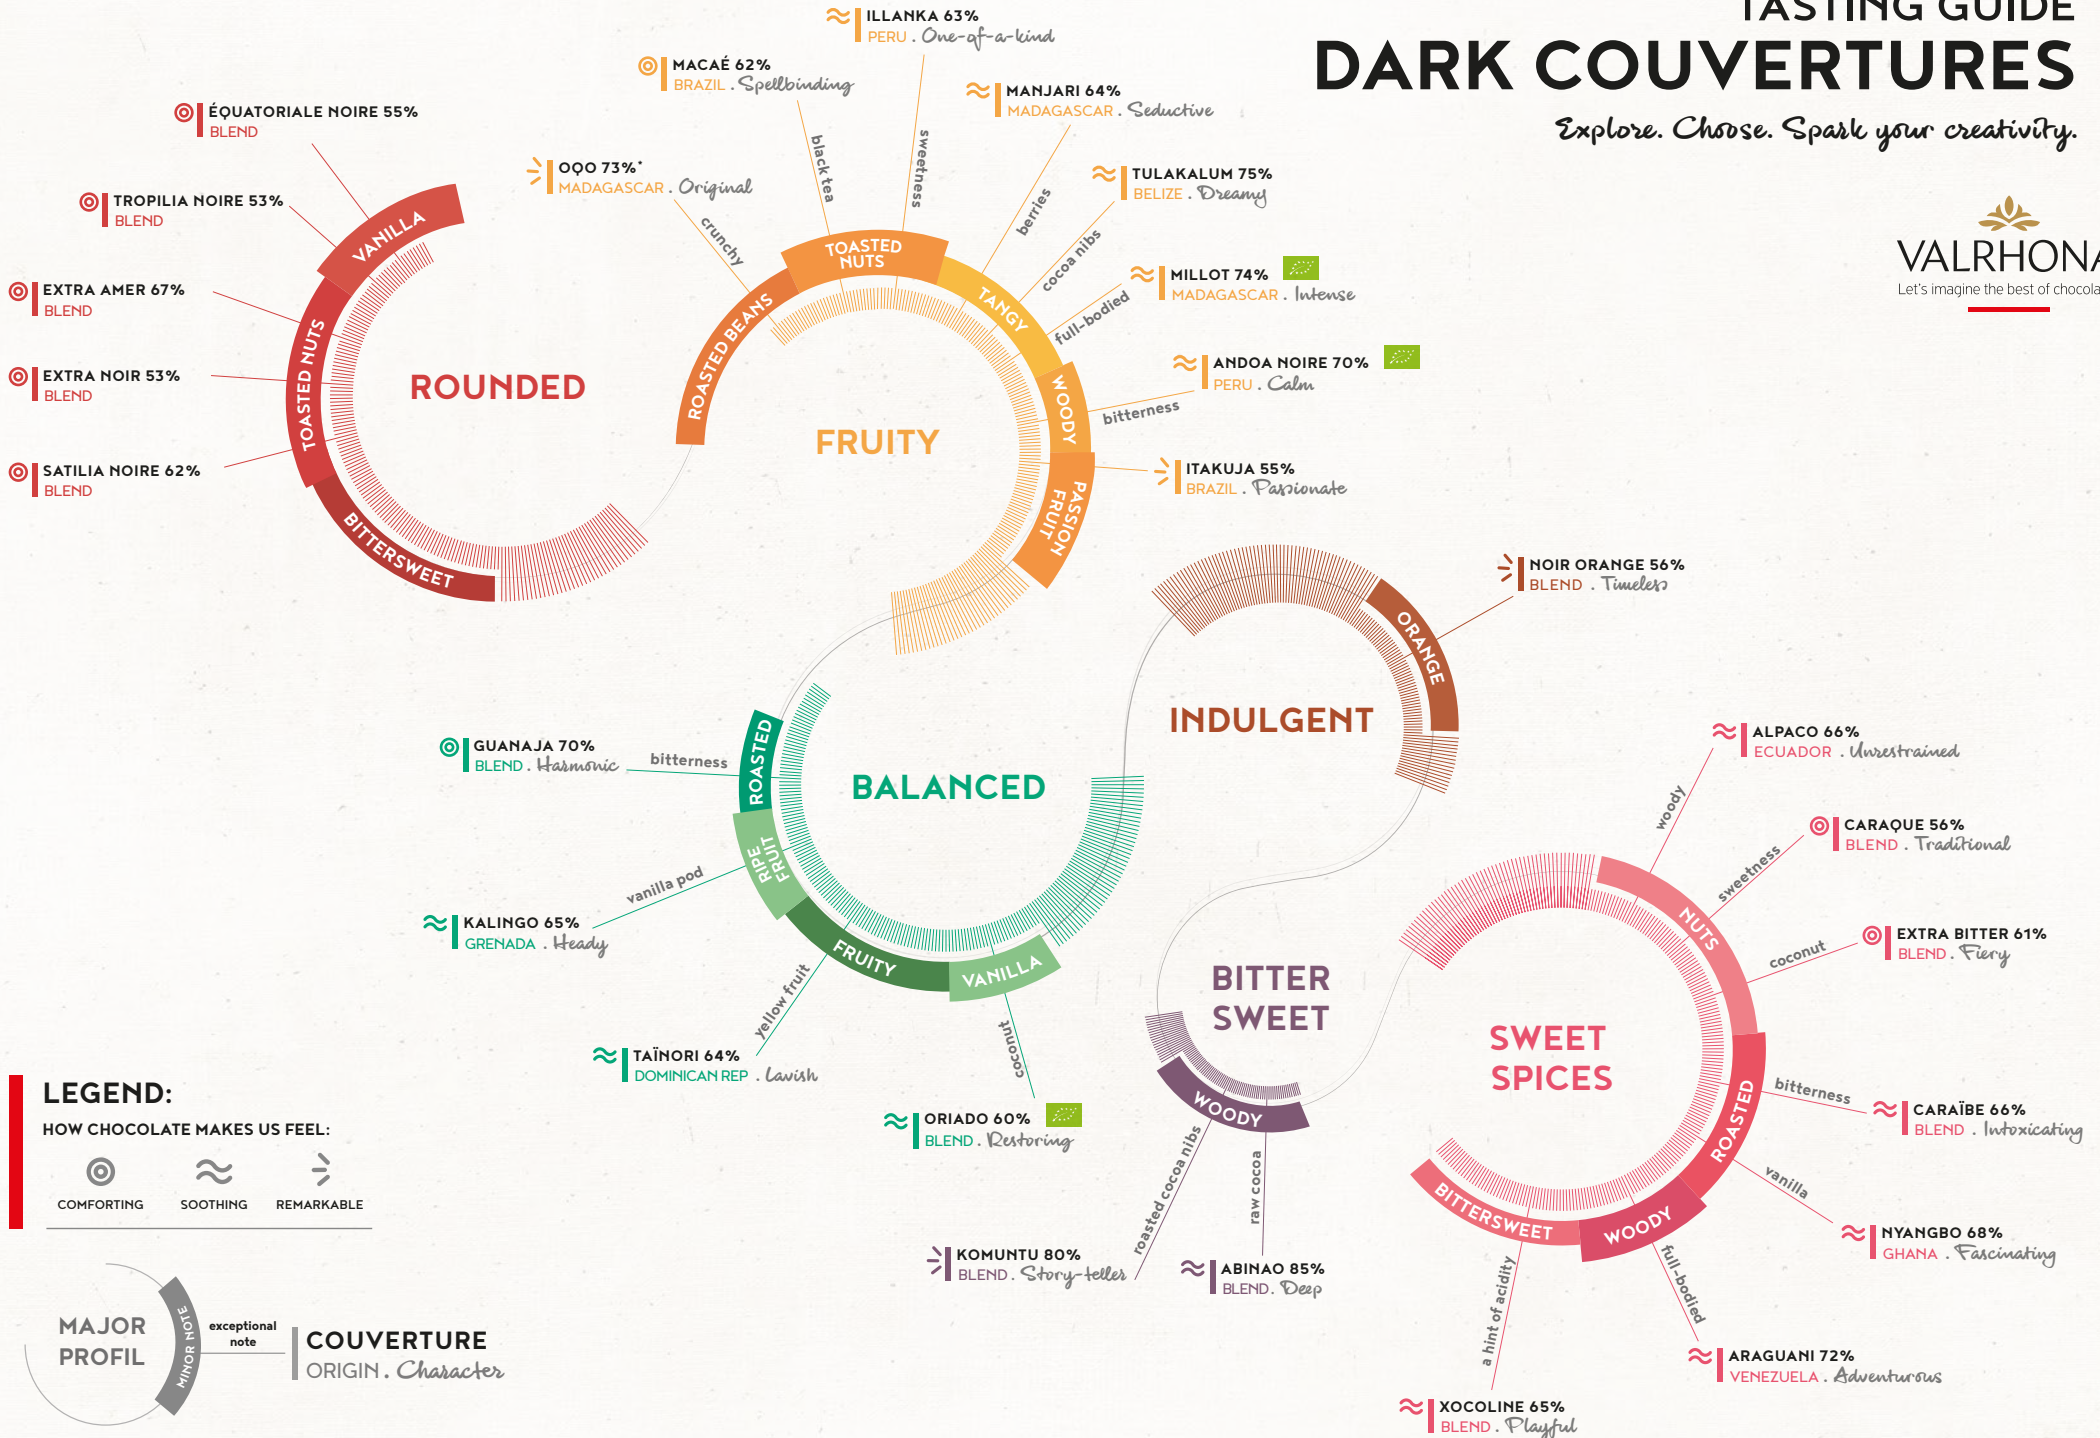

TASTING GUIDE DARK COUVERTURES

Explore. Choose. Spark your creativity.

LEGEND:

HOW CHOCOLATE MAKES US FEEL:

MAJOR
PROFIL

MINOR NOTE

exceptional
note

COUVERTURE
ORIGIN. Character

*Oqo is not a chocolate due to its make-up (whole unhulled beans)